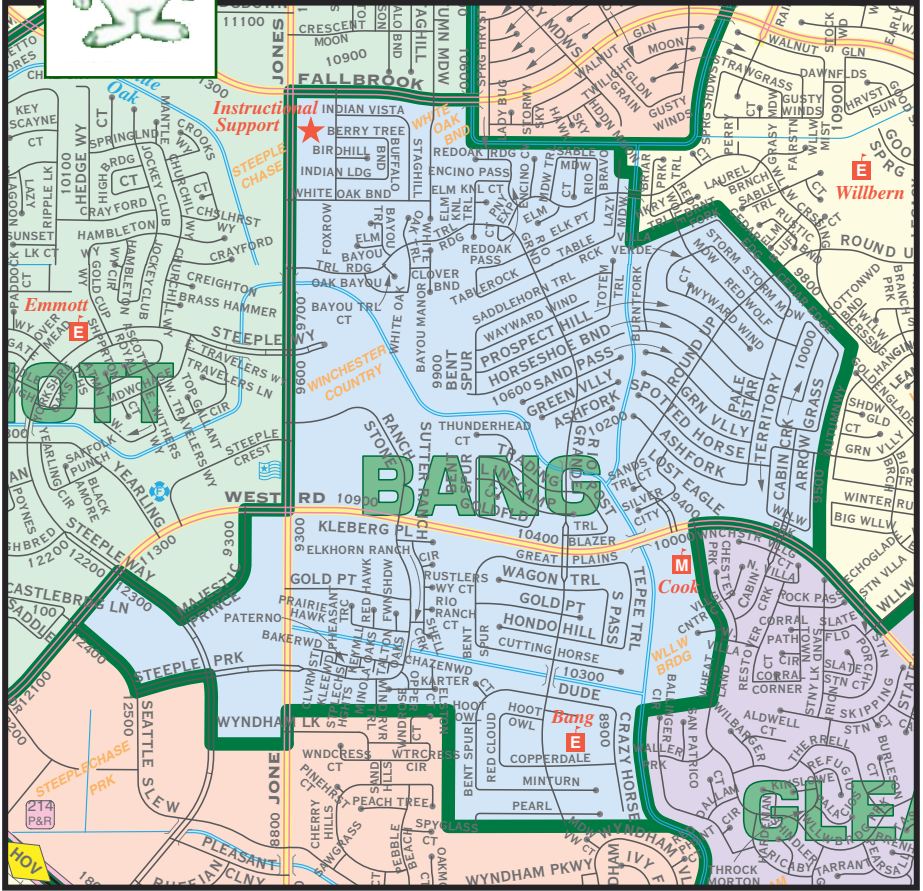

BANG ELEMENTARY

© KEY MAPS, INC. 2017 - Permit #494

8900 RIO GRANDE - HOUSTON, TEXAS 77064
281-897-4760